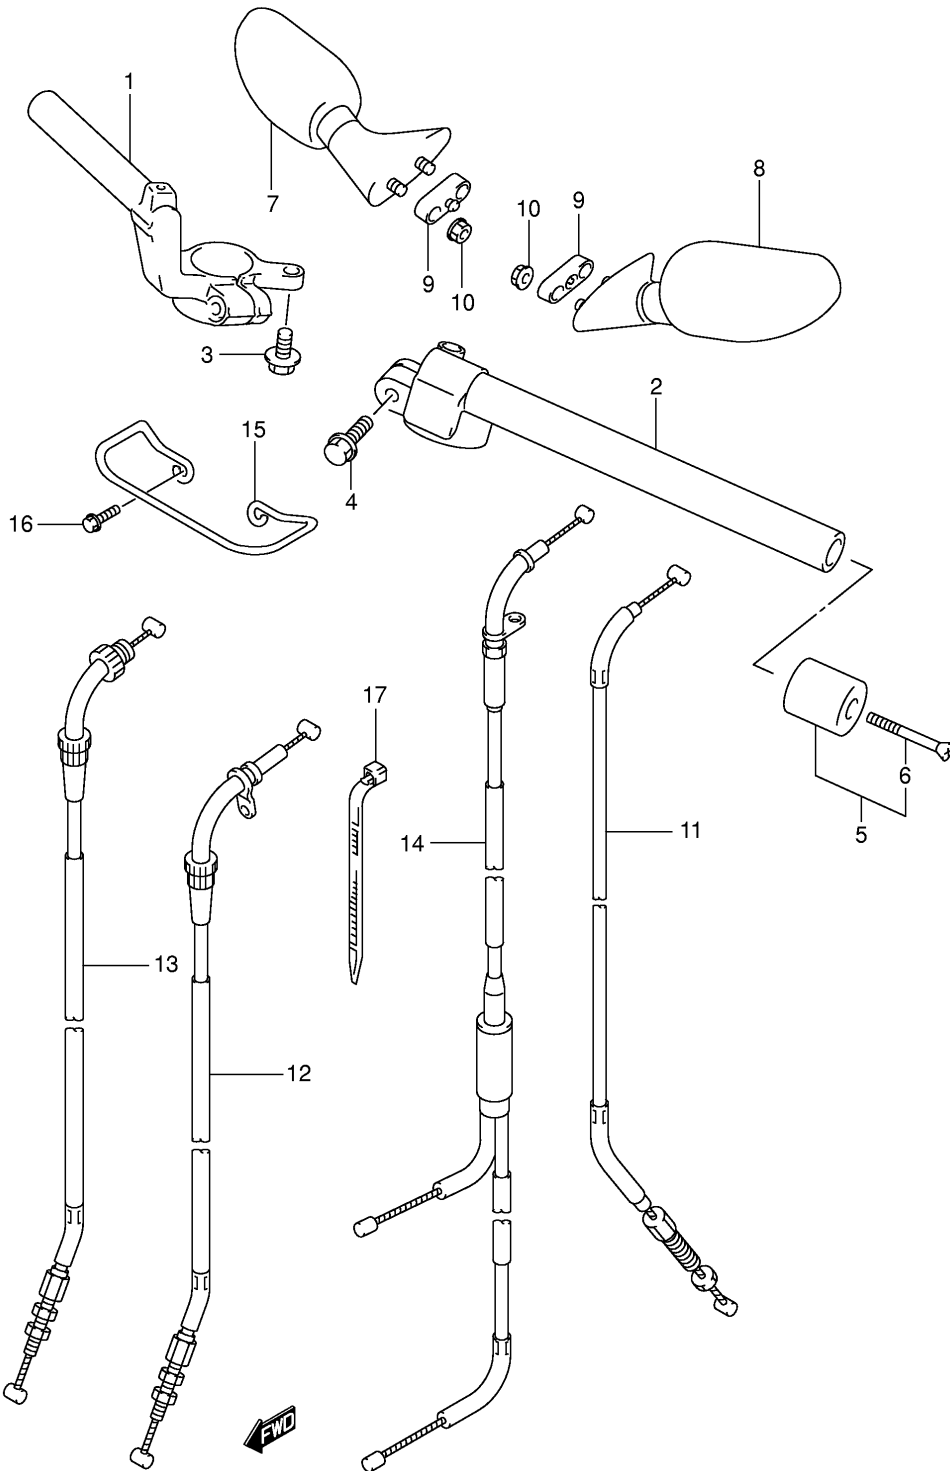

Ref No	Part No	Description

1	56111-19F00	Handle Bar, Rh
2	56151-19F00	Handle Bar, Lh
3	01550-06203	Bolt
4	09103-08269	Bolt (8x30)
5	56200-04821	Balancer Set, Handle Bar
6	02122-06603	• . Screw
7	56500-19F00	Mirror Assy, Rear View Rh
8	56600-19F00	Mirror Assy, Rear View Lh
9	94576-19F00	Cushion, Rear View Mirror
10	56619-17C00	Nut, Rear View Mirror
11	58200-19F00	Cable Assy, Clutch
12	58300-20F00	Cable Assy, Throttle No.1
13	58300-20F10	Cable Assy, Throttle No.2
14	58410-19F00	Cable, Starter
15	58621-19F00	Guide, Cable
16	01550-06123	Bolt
17	09407-14407	Clamp